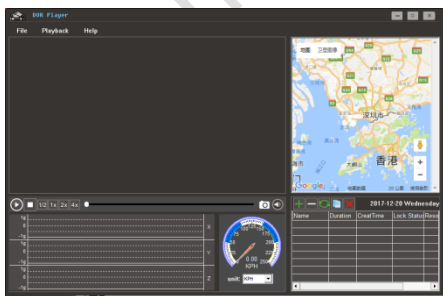

Optional Accessories:

1. Shoulder Mount

2.Car Mount

3.GPS (internal)

4. Dock Station(10units)